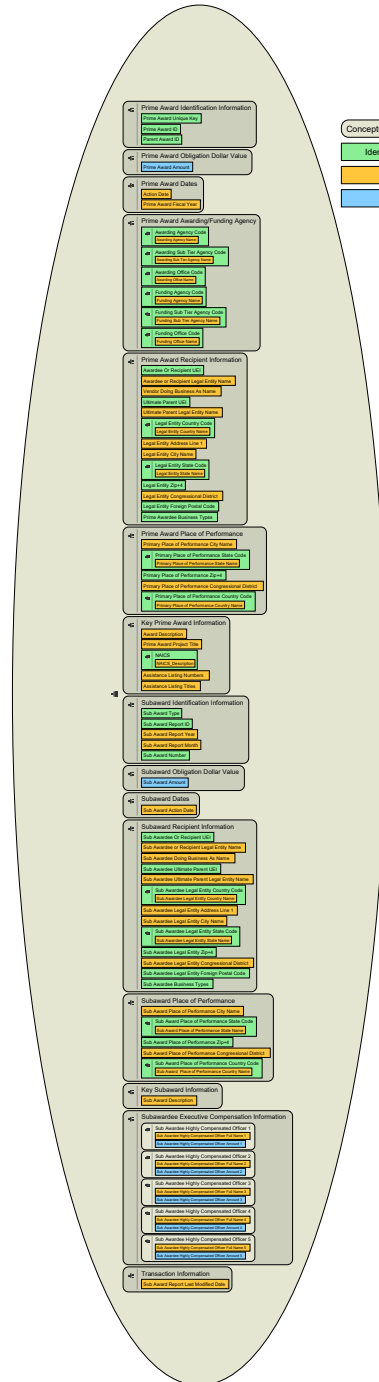

GSDM IDD v1.1: File F - Sub-Award Attributes

**Legend**

- Conceptual Model Container
- Identifying Element
- Attribute
- Amount